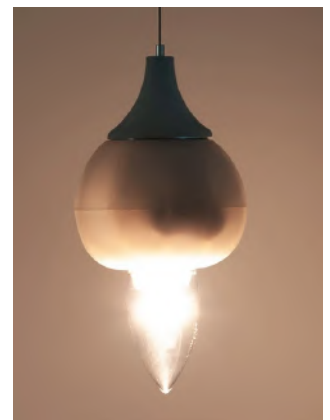

The Wireless Light Bulb

The Wireless Light Bulb

All-in-one battery powered LED Lighting Fixture, specially designed to mimic the warm 360 degree radiating light of a traditional incandescent light bulb.

The Wireless Light bulb has the perfect combination of form and function that will aesthetically and visually blend within any level event setting.

Below: *Your lighting can be as unique as you are with customized wireless lamps.*

Above & Below: *Gravity? No problem. Powerful magnets hold DaCore in the right place.*

Create Wireless....

- Hanging Filament Bulb Designs
- Hanging Lamp Shade Designs
- Table Top Lamps
- Pathway Lights for Visual & Safety
- Integrated Floral & Lighting Centerpiece Designs
- Fashion Runway Edge Lights